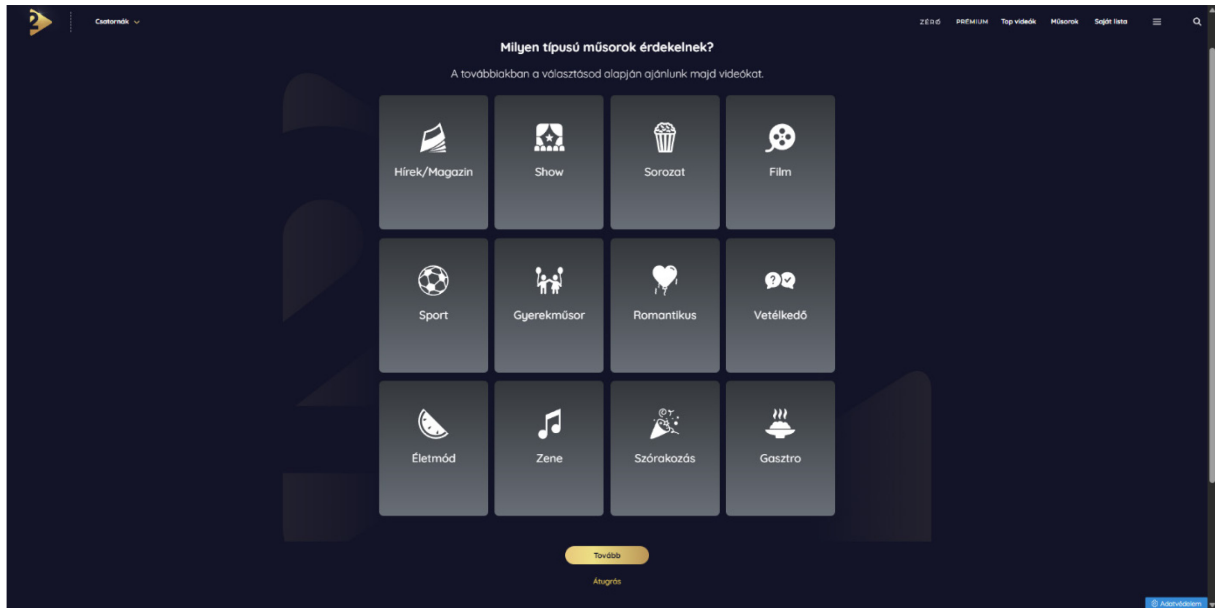

6. Most már azt is megadhatod, ha akarsz, milyen műsorok iránt érdeklődsz, így a platform a kedvedre való tartalmakat tudja majd ajánlani!